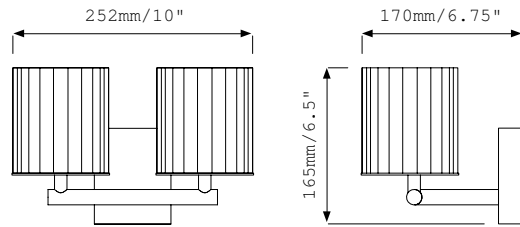

Flute Wall Light Double

The Flute Wall Light Double is the largest of the Flute Wall Lights and can also be supplied as an IP44 version. The glass diffuser comes frosted as standard and can be coloured to order.

Max 240v 2 x 48w G9

Max 120v 2 x 60w G9