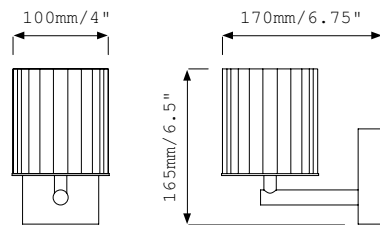

## Flute Wall Light IP44

The IP rated Flute Wall Light extends the reach of the Flute Wall Light to areas where a degree of protection is required. The light is polished stainless steel and chrome with a frosted diffuser.

Max 240v 33w G9