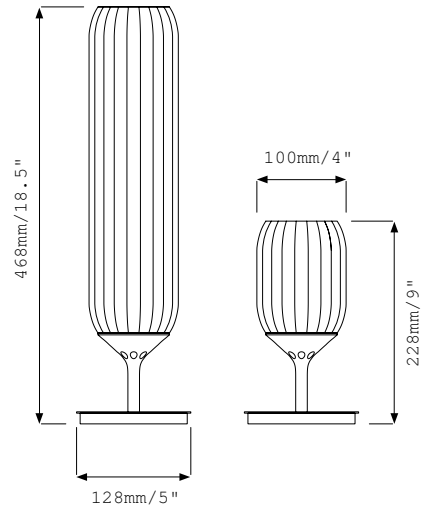

Pod Table Light

The Pod Table Light is available in two sizes, as illustrated above. The large version provides directional, as well as diffused light. The bases are offered in a range of polished finishes or powder-coated in RAL 9003. The diffuser is clear, frosted and can also be coloured.

Max 12v 50w GY6.35 + in-line dimmer

Max 12v 50w GY6.35 + in-line dimmer