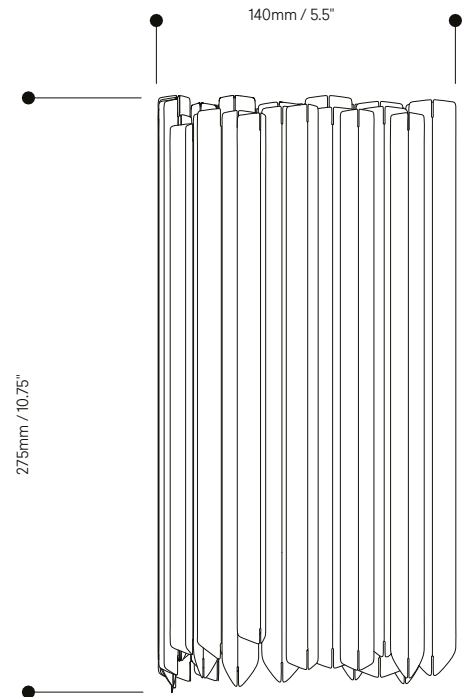

TOM KIRK LIGHTING

Facet Wall Light

In keeping with the rest of our range, the Facet Wall Light is a unique design. Providing both up and down light, it creates a special ambience- adding a distinct richness to your interior. The luxurious metal finish is available in polished stainless steel, polished gold, polished black nickel, satin bronze or satin gold.

Lamp Specifications UK
220-240v 2 x 3w G9 LED

Lamp Specifications USA
120v 2 x 4.5w G9 Type T LED

Product Weight
2.5KG / 5.5lb

Dimmable
Yes

Level of Protection
IP20

Luminous flux / CCT
UK – 500 Lumens 2700K
US – 800 Lumens 3000K

Materials
Mirror-polished stainless steel
or anodised aluminium body

Standards

TOM KIRK LIGHTING

Metal Finishes

Polished stainless steel

Satin bronze

Satin gold

Polished black nickel