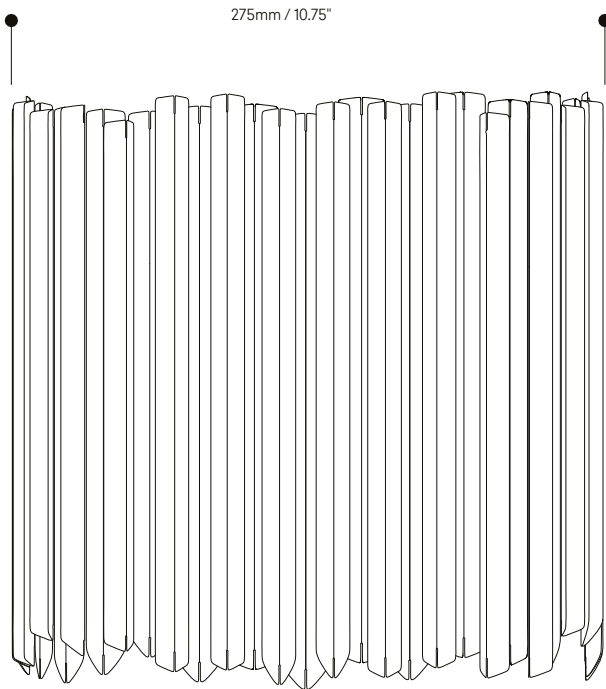

TOM KIRK LIGHTING

Metal Finishes