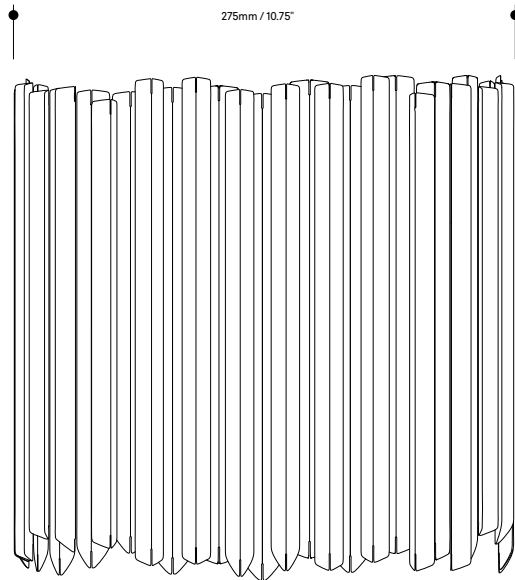

## Facet Wall Light

In keeping with the rest of our range, the Facet Wall Light is a unique design. Providing both up and down light, it creates a special ambience- adding a distinct richness to your interior. The luxurious metal finish is available in polished stainless steel, polished gold, polished black nickel, satin bronze or satin gold.

# Facet Wall Light

**Lamp specifications UK**  
220-240v 50Hz 2 x 3w G9 LED

**Lamp specifications USA**  
120v 60Hz 2 x 4.5w G9 Type T LED

**Luminous flux / CCT**  
UK – 500lm 2700K  
US – 800lm 2700K

**Dimmable**  
Yes

**Level of protection**  
IP20

**Product weight**  
2–2.5kg / 4.4–5.5lb

**Materials**  
Mirror-polished stainless steel  
or anodised aluminium body

**HS code**  
9405109890

**Standards**