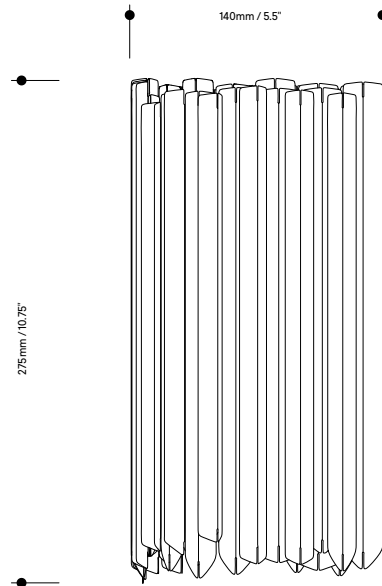

## Facet Wall Light

In keeping with the rest of our range, the Facet Wall Light is a unique design. Providing both up and down light, it creates a special ambience- adding a distinct richness to your interior. The luxurious metal finish is available in polished stainless steel, polished gold, polished black nickel, satin bronze or satin gold.

# Facet Wall Light

**Lamp specifications UK**  
220-240v 50Hz 2 x 3w G9 LED

**Lamp specifications USA**  
120v 60Hz 2 x 4.5w G9 Type T LED

**Luminous flux / CCT**  
UK – 500lm 2700K  
US – 800lm 2700K

**Dimmable**  
Yes

**Level of protection**  
IP20

**Product weight**  
2–2.5kg / 4.4–5.5lb

**Materials**  
Mirror-polished stainless steel  
or anodised aluminium body

**HS code**  
9405109890

**Standards**