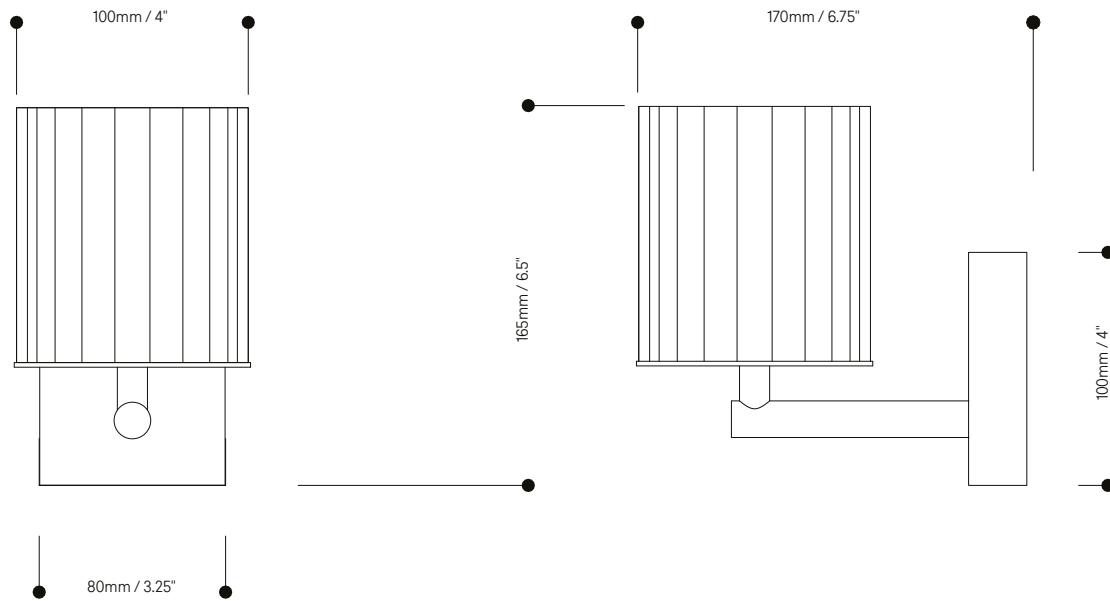

TOM KIRK LIGHTING

Metal Finishes