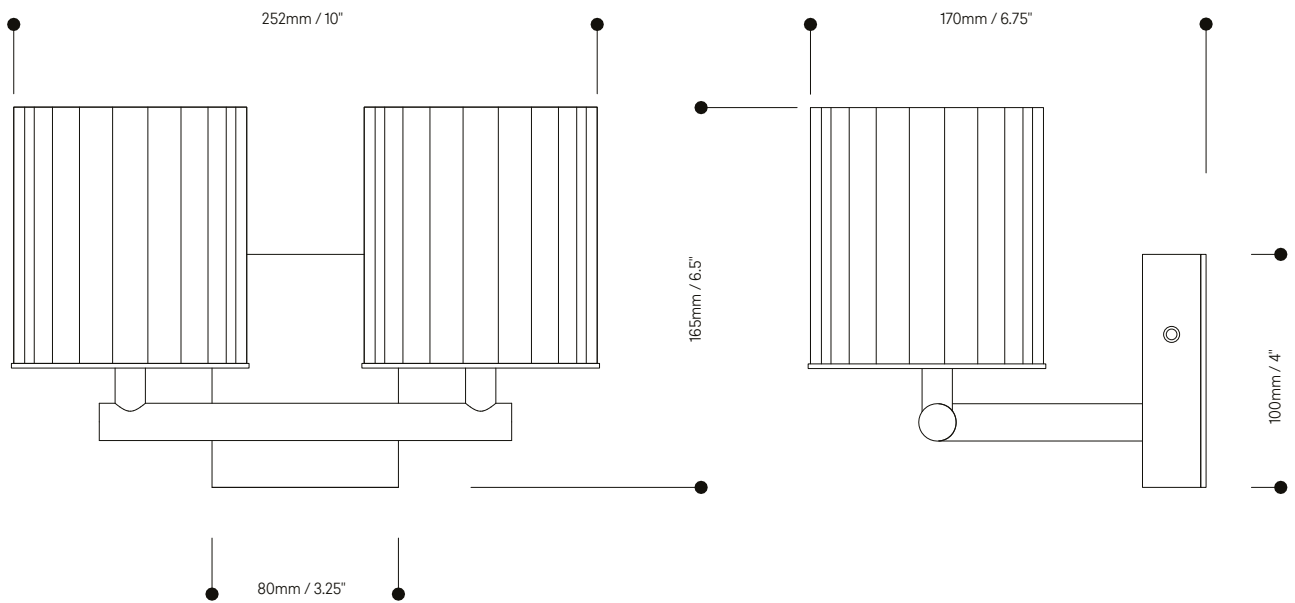

TOM KIRK LIGHTING

Metal Finishes