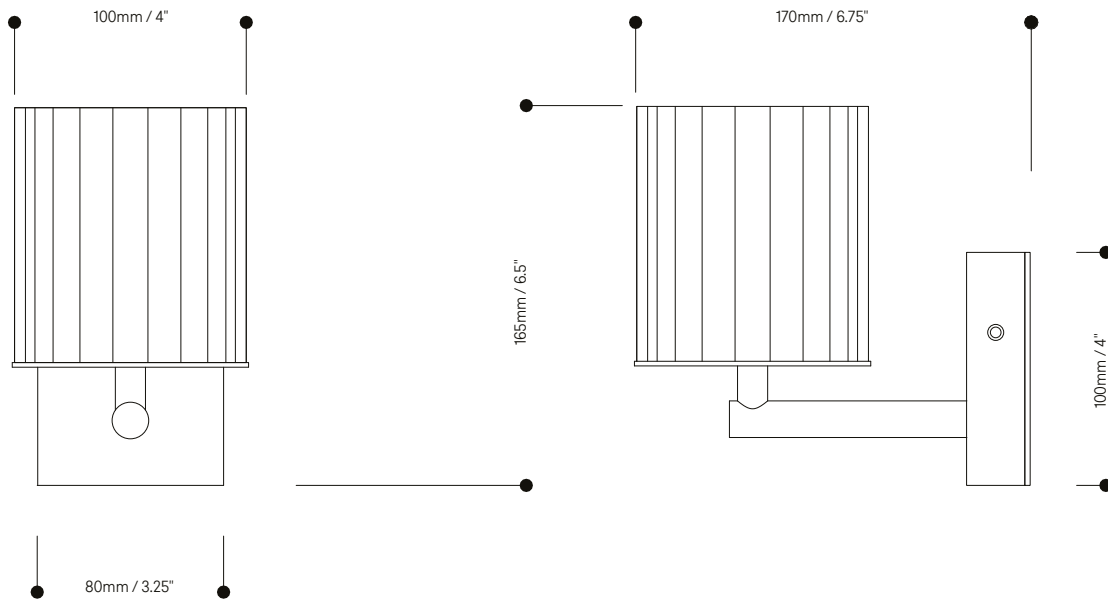

TOM KIRK LIGHTING

Metal Finishes