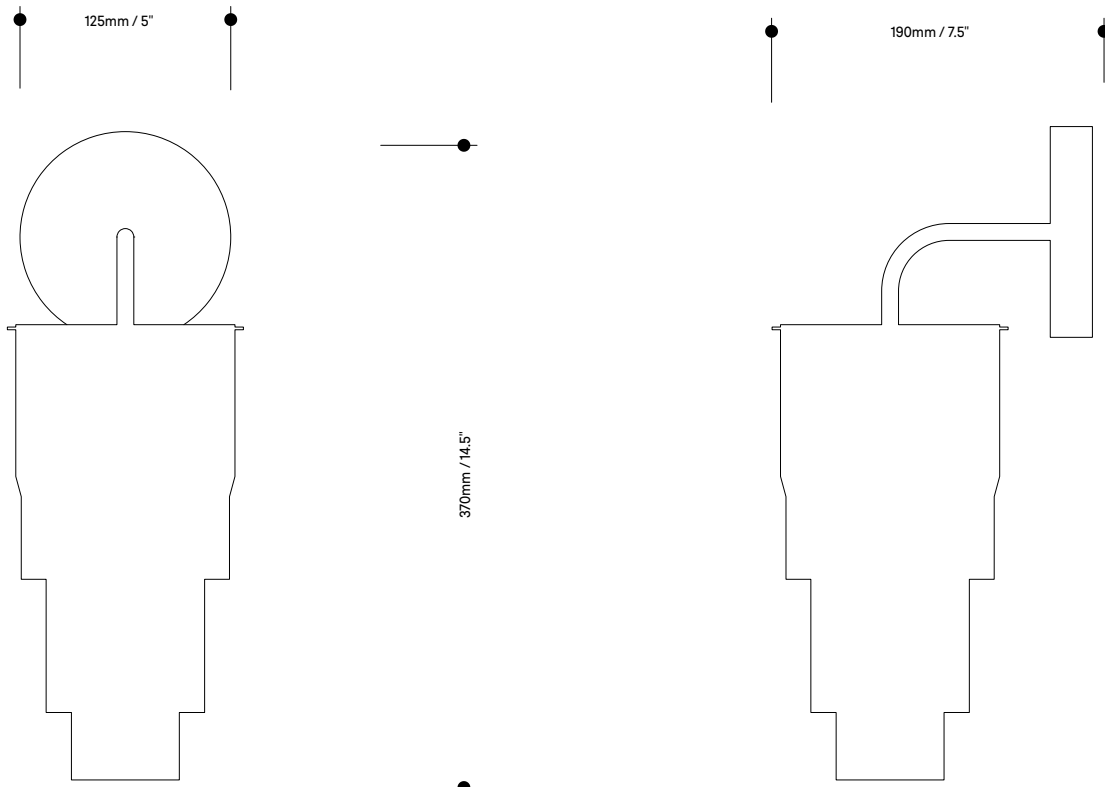

# GS Wall Light

**Lamp specifications UK**  
220-240v 50Hz 3w G9 LED

**Luminous flux / CCT**  
UK – 250lm 2700K

**Dimmable**  
Yes

**Level of protection**  
IP20

**Product weight**  
0.6kg / 1.32lb

**Materials**  
Borosilicate glass and  
electroplated frame

# GS Wall Light US

**Lamp specifications USA**  
120v 60Hz 4.5w G9 Type T LED

**Luminous flux / CCT**  
US - 400lm 2700K

**Dimmable**  
Yes

**Level of protection**  
IP20

**Product weight**  
0.8kg / 1.76lb