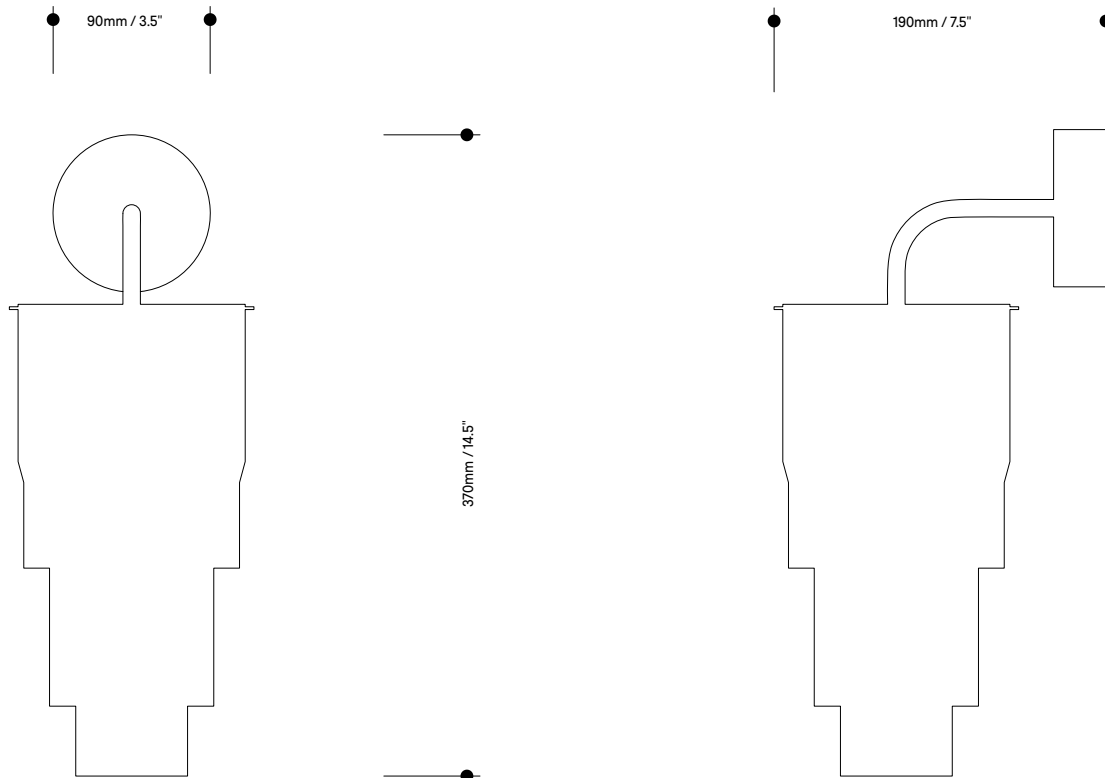

# GS Wall Light

**Lamp specifications UK**  
220-240v 50Hz 3w G9 LED

**Luminous flux / CCT**  
UK – 250lm 2700K

**Dimmable**  
Yes

**Level of protection**  
IP20

**Product weight**  
0.6kg / 1.32lb

**Materials**  
Borosilicate glass and  
electroplated frame