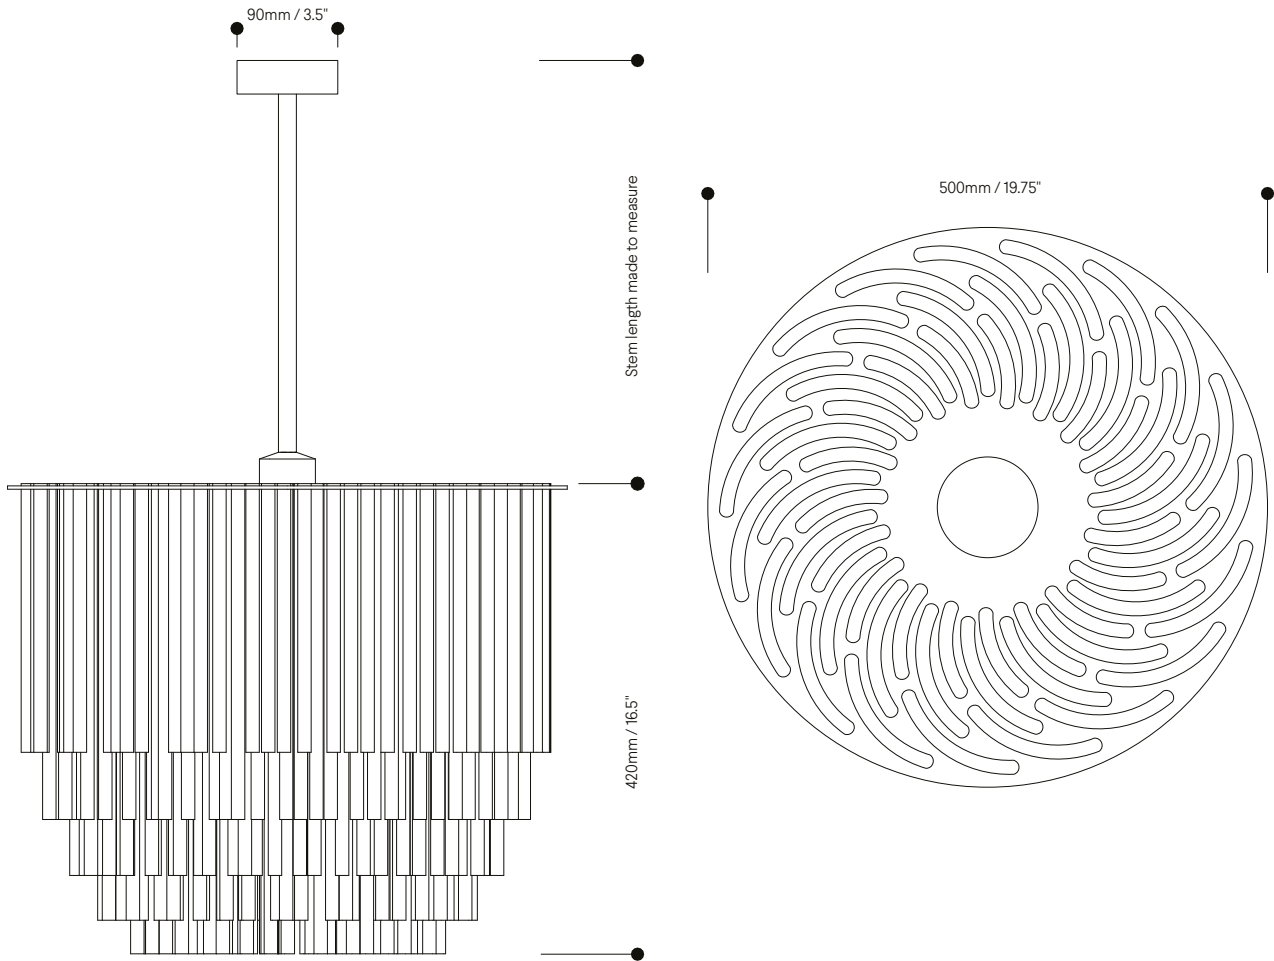

TOM KIRK LIGHTING

Metal Finishes