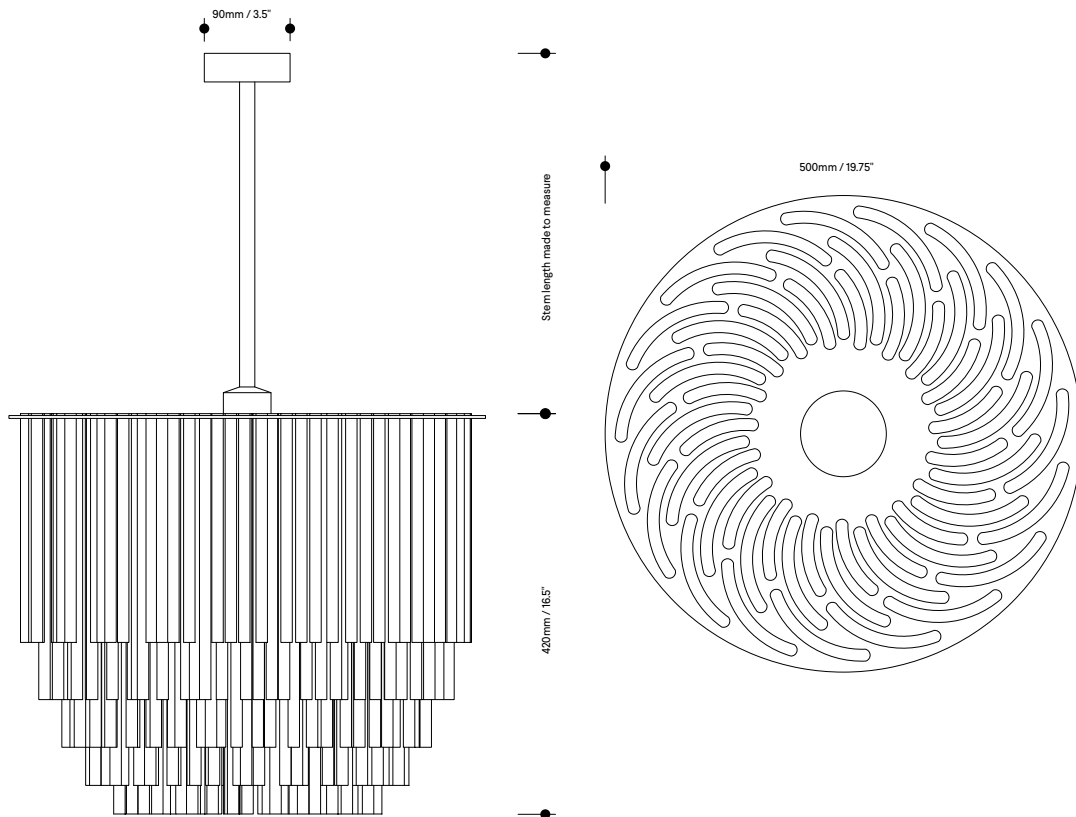

## Disc Chandelier

A true centrepiece and the perfect focal point for your space, the Disc Chandelier is one of our most popular designs. The clear borosilicate glass comes in a standard configuration and is extremely durable. The light has a made-to-measure stem and comes in a range of metal finishes to suit your taste.

# Disc Chandelier

**Lamp specifications UK**  
220-240v 50Hz 6 x 3w G9 LED

**Lamp specifications USA 120v**  
60Hz 6 x 4.5w G9 Type T LED

**Luminous flux / CCT**  
UK – 1500lm 2700K  
US – 2400lm 2700K

**Dimmable**  
Yes

**Level of protection**  
IP20

**Product weight**  
16KG / 35lb  
17KG / 37.5lb

**Materials**  
Borosilicate glass and polished or brushed frame

**HS code**  
9405105000

**Standards**