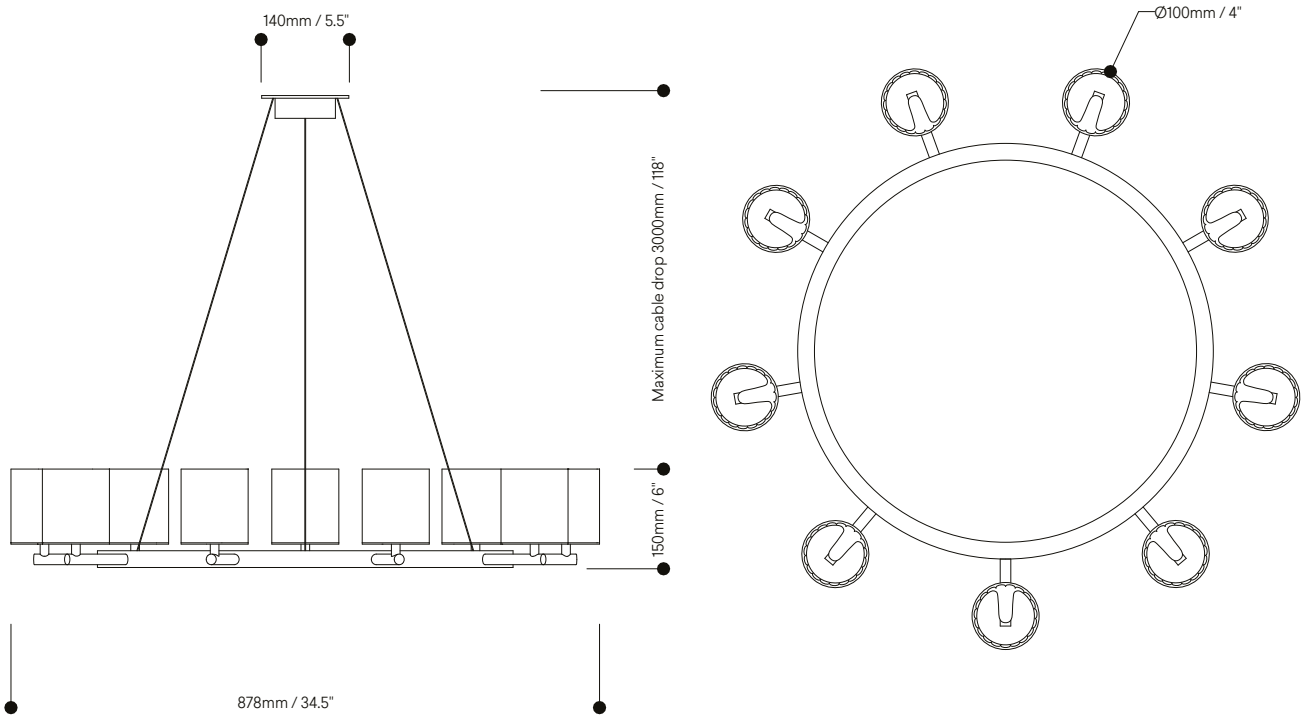

TOM KIRK LIGHTING

Metal Finishes