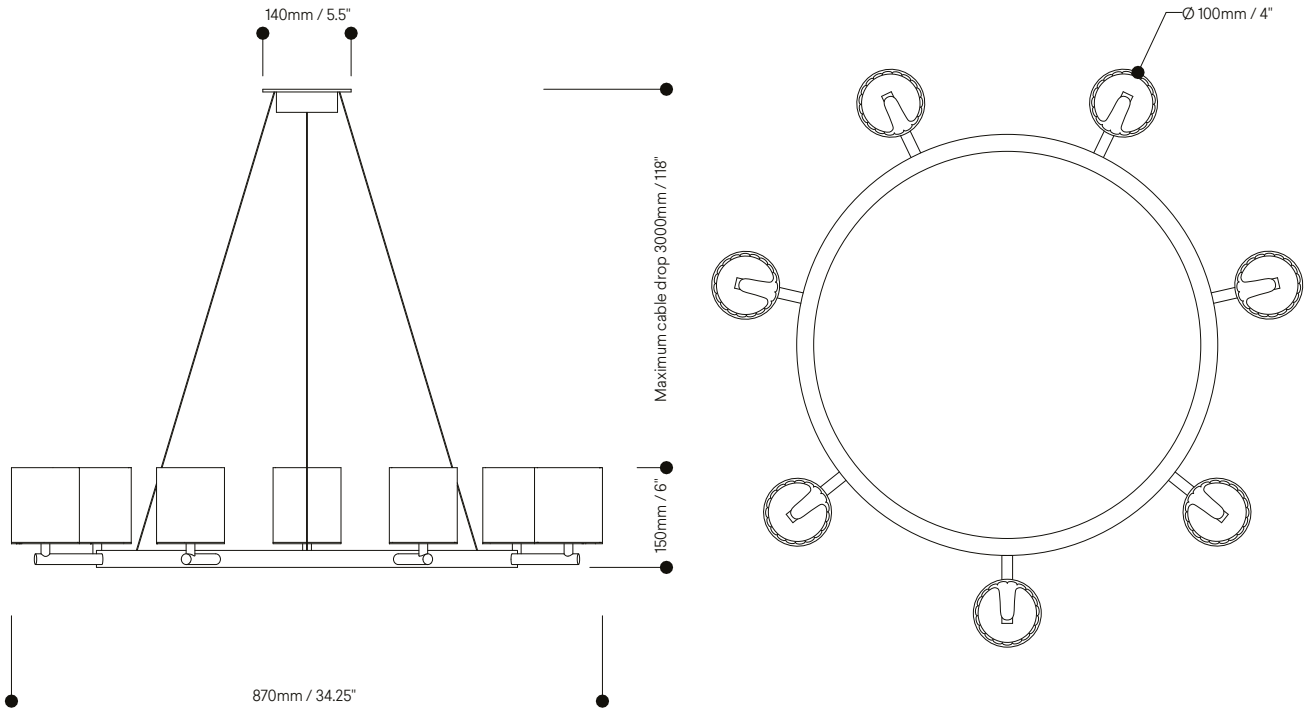

TOM KIRK LIGHTING

Metal Finishes