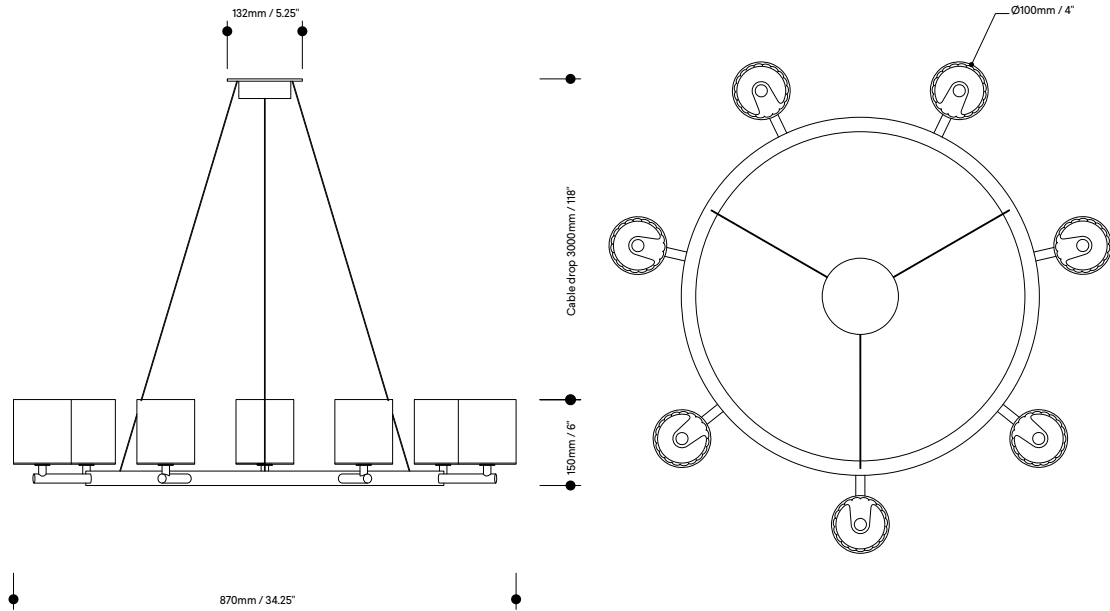

TOM — KIRK LIGHTING

Flute Chandelier

The geometric design of the Flute Chandelier works beautifully as a centerpiece in classic or contemporary interiors. Its elegant, fluted pods produce a crystal-clear light that is perfect for the modern home. Available in two distinct configurations.

Sizes

7-Arm
9-Arm

Flute Chandelier

Flute Chandelier 7-Arm

Lamp specifications UK
220-240v 50Hz 3w G9 LED per pod

Lamp specifications USA
120v 60Hz 4.5w G9 Type T LED per pod

Luminous flux / CCT
UK – 1750lm 2700K
US – 2800lm 2700K

Dimmable
Yes

Level of protection
IP20

Product weight
7kg / 15.4lb

Materials
Polished aluminium frame and
borosilicate glass

HS code
9405105000

Standards

Metal finishes

Polished chrome

Dimmable
Yes

Level of protection
IP20

Product weight
8kg /17.6lb

Materials
Polished aluminium frame and
borosilicate glass

HS code
9405105000

Standards

Metal finishes

Polished chrome