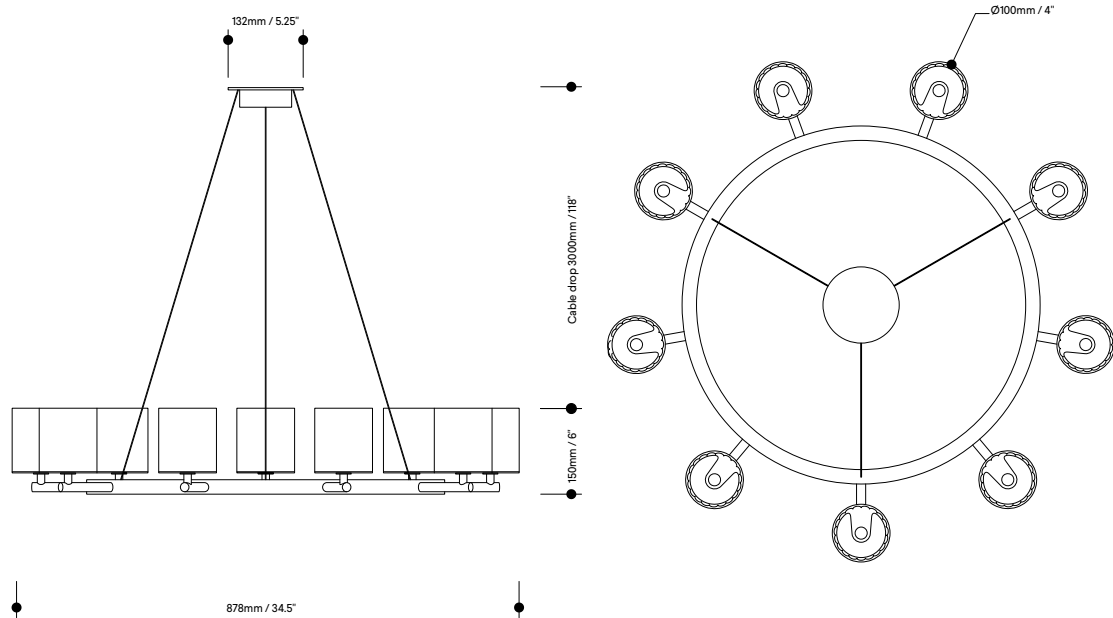

Dimmable
Yes

Level of protection
IP20

Product weight
7kg / 15.4lb

Materials
Polished aluminium frame and
borosilicate glass

HS code
9405105000

Standards

Metal finishes

Polished chrome

Polished nickel

Polished gold

Flute Chandelier

Flute Chandelier 9-Arm

Lamp specifications UK
220-240v 50Hz 3w G9 LED per pod

Lamp specifications USA
120v 60Hz 4.5w G9 Type T LED per pod

Luminous flux / CCT
UK – 2250lm 2700K
US – 3600lm 2700K

Dimmable
Yes

Level of protection
IP20

Product weight
8kg /17.6lb

Materials
Polished aluminium frame and
borosilicate glass

HS code
9405105000

Standards

Metal finishes

Polished chrome