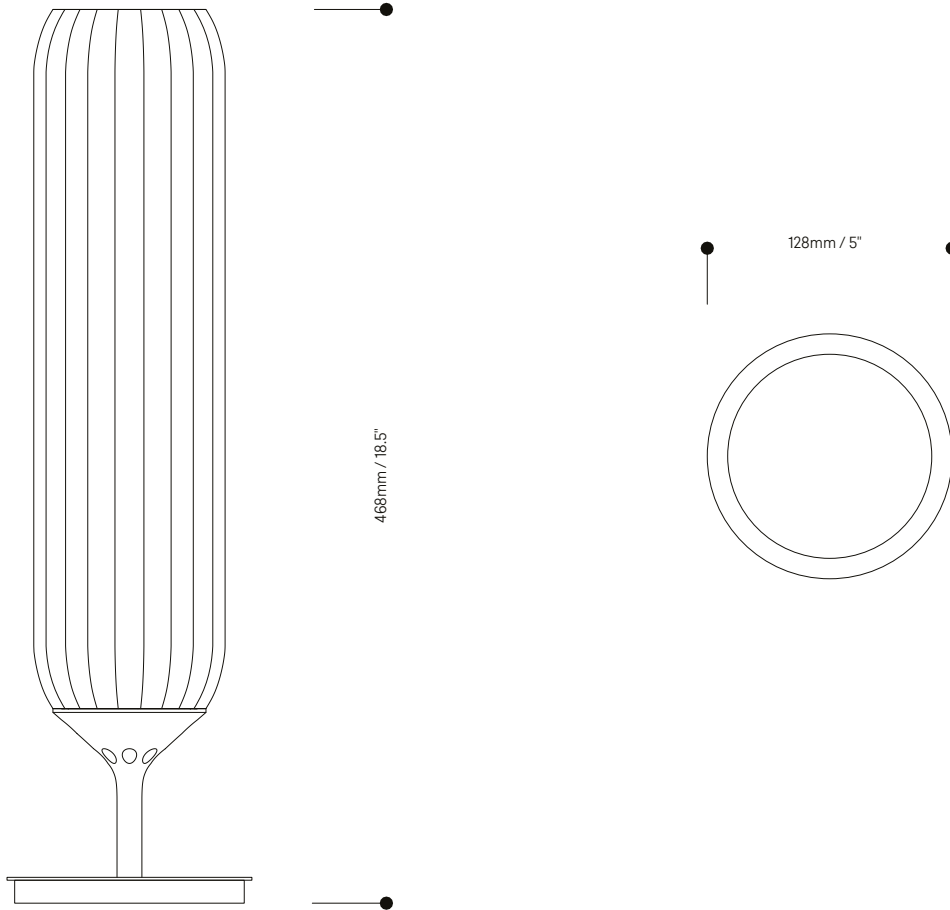

TOM KIRK LIGHTING

Metal Finishes