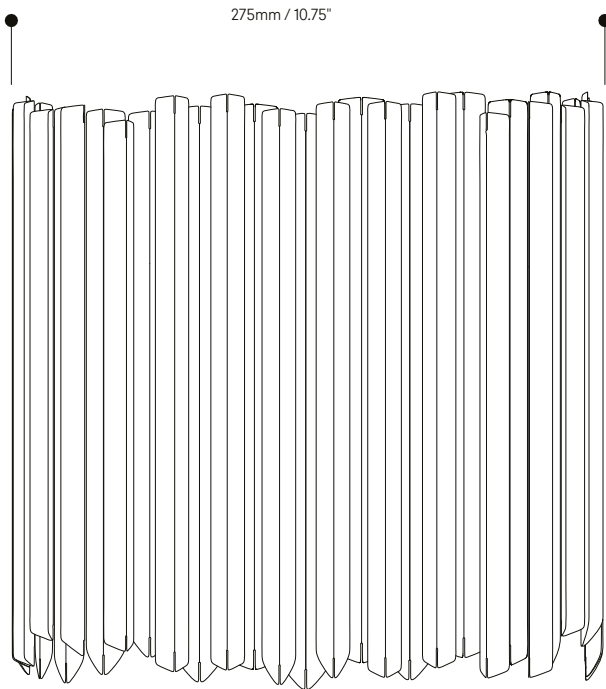

TOM KIRK LIGHTING

Metal Finishes