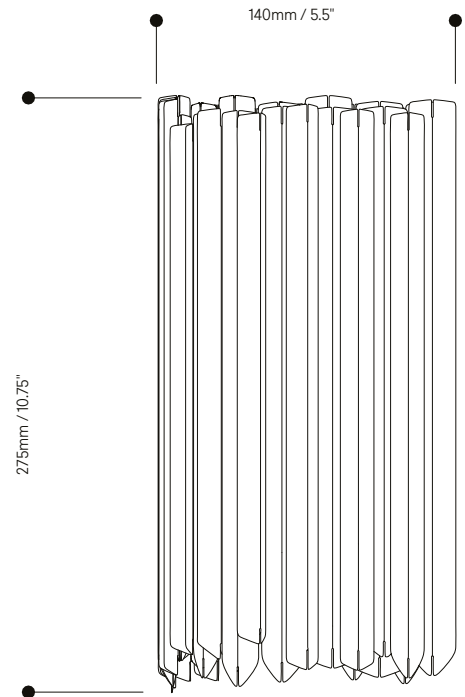

TOM KIRK LIGHTING

Metal Finishes