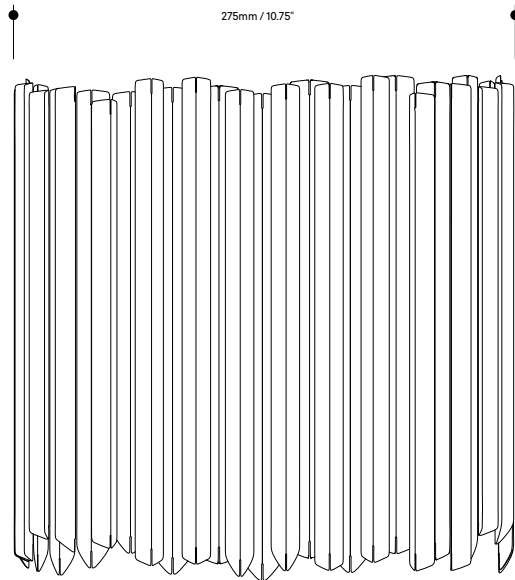

## Facet Wall Light IP44

The Facet Wall Light IP44 is a unique design. Providing both up and down light, it creates a characterful ambience- adding a distinct richness to your interior. Available in polished stainless steel, it gives you the same look and feel as the standard model, but with an added level of protection allowing for use in bathrooms or wet rooms.

# Facet Wall Light IP44

**Lamp specifications UK**  
220-240v 50Hz 2 x 3w G9 LED

**Lamp specifications USA**  
N/A

**Luminous flux / CCT**  
UK – 500lm 2700K

**Dimmable**  
Yes

**Level of protection**  
IP44

**Product weight**  
3kg / 6.6lb

**Materials**  
Mirror-polished stainless steel

**HS code**  
9405109890

**Standards**  
UK  
CA  
CE