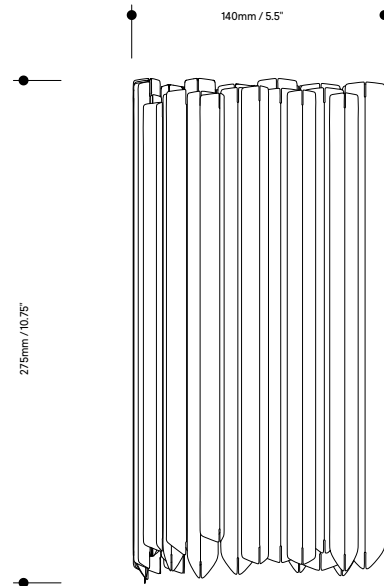

## Facet Wall Light IP44

The Facet Wall Light IP44 is a unique design. Providing both up and down light, it creates a characterful ambience- adding a distinct richness to your interior. Available in polished stainless steel, it gives you the same look and feel as the standard model, but with an added level of protection allowing for use in bathrooms or wet rooms.

# Facet Wall Light IP44

**Lamp specifications UK**  
220-240v 50Hz 2 x 3w G9 LED

**Lamp specifications USA**  
N/A

**Luminous flux / CCT**  
UK – 500lm 2700K

**Dimmable**  
Yes

**Level of protection**  
IP44

**Product weight**  
3kg / 6.6lb

**Materials**  
Mirror-polished stainless steel

**HS code**  
9405109890

**Standards**  
UK  
CA  
CE