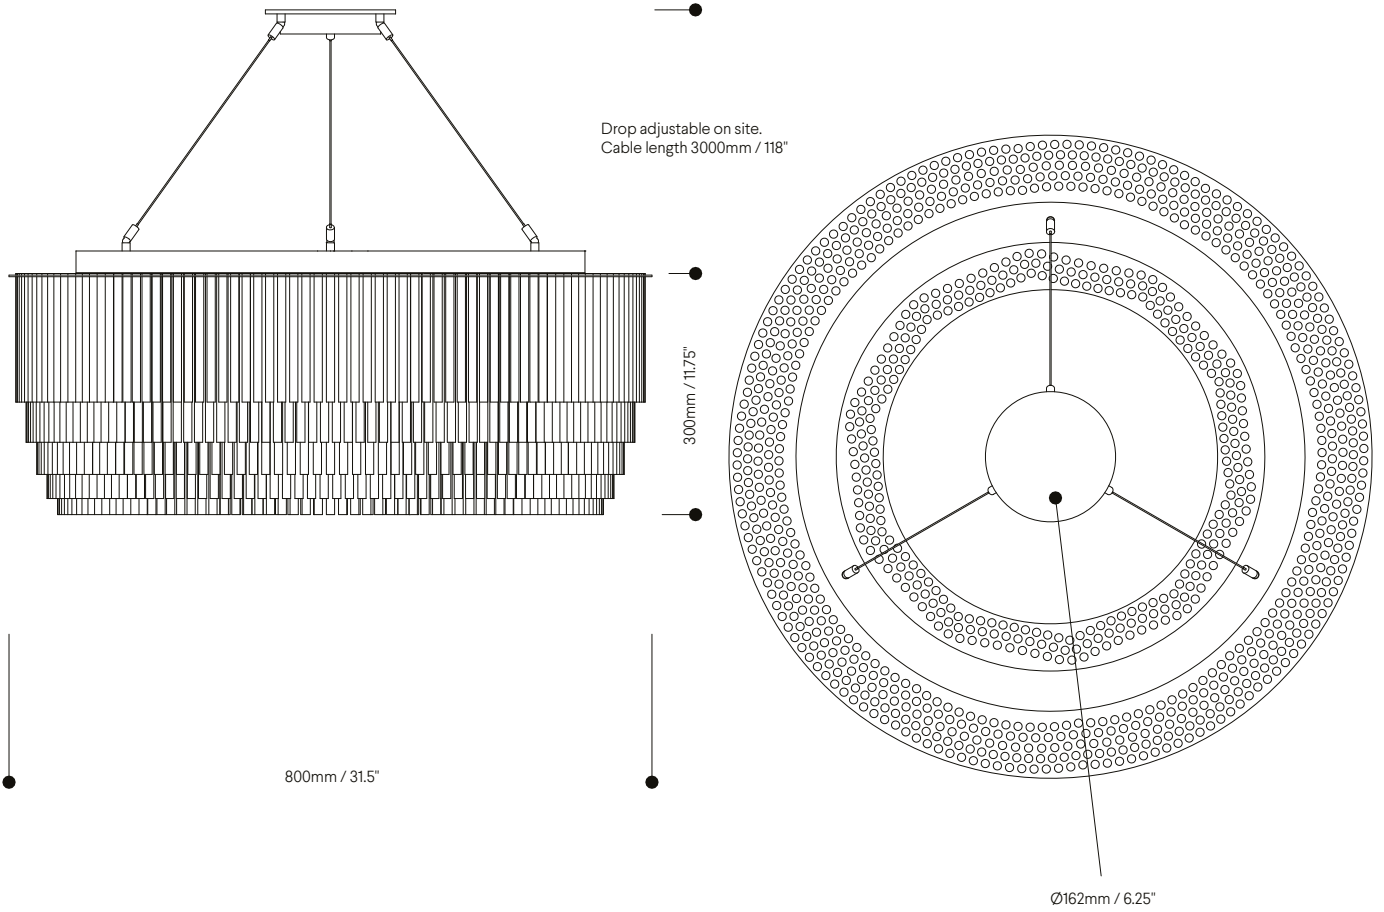

TOM KIRK LIGHTING

Metal Finishes