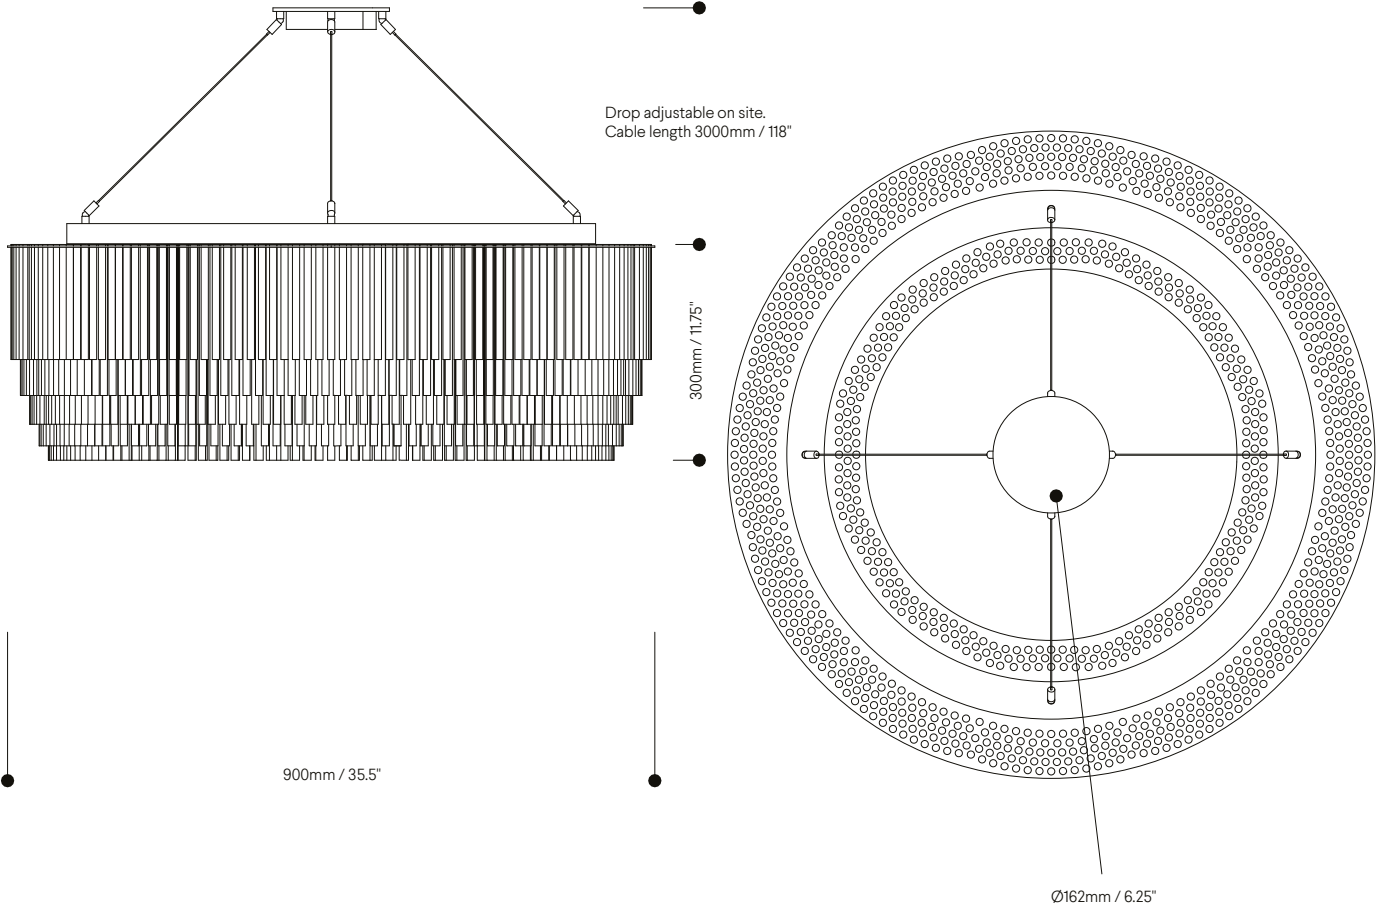

TOM KIRK LIGHTING

Metal Finishes