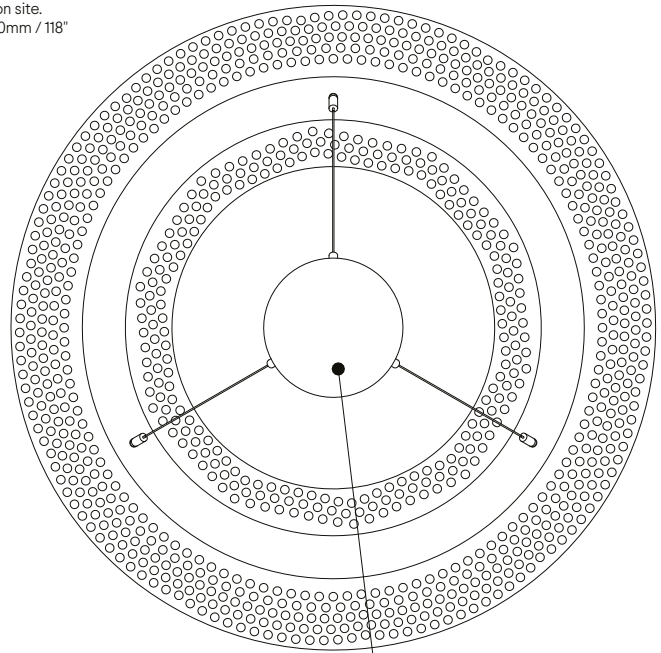

Lamp Specifications UK
220-240v 50Hz 10 x 3w G9 LED

Lamp Specifications USA
120v 60Hz 10 x 4.5w G9
Type T LED

Product Weight
25KG / 55.11lb

Dimmable
Yes

Level of Protection
IP20

Luminous flux / CCT
UK – 3000 Lumens 2700K
US – 4000 Lumens 3000K

Materials
Borosilicate glass and
electroplated or
powdercoated frame

Standards

TOM KIRK LIGHTING

Drop adjustable on site.
Cable length 3000mm / 118"

300mm / 11.75"

750mm / 29.5"

Ø162mm / 6.25"

Metal Finishes

Powdercoated

Polished chrome

Polished nickel

TOM KIRK LIGHTING

Ring Chandelier – 800mm Ø

The magnificent five-tier Ring Chandelier combines a mesmerising arrangement of light and pattern. Sized to impress, this product is available in five different diameters ranging from 750mm to 1500mm. Strong, graceful and unique, it is designed to be the focal point of a room – commanding attention and leaving a lasting impression.

Lamp Specifications UK
220-240v 50Hz 10 x 3w G9 LED

Lamp Specifications USA
120v 60Hz 10 x 4.5w G9
Type T LED

Product Weight
30.43KG / 67.1lb

Dimmable
Yes

Level of Protection
IP20

Luminous flux / CCT
UK – 3000 Lumens 2700K
US – 4000 Lumens 3000K