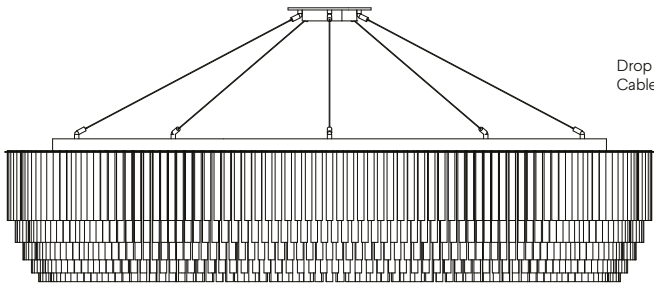

TOM KIRK LIGHTING

Drop adjustable on site.
Cable length 3000mm / 118"

300mm / 11.75"