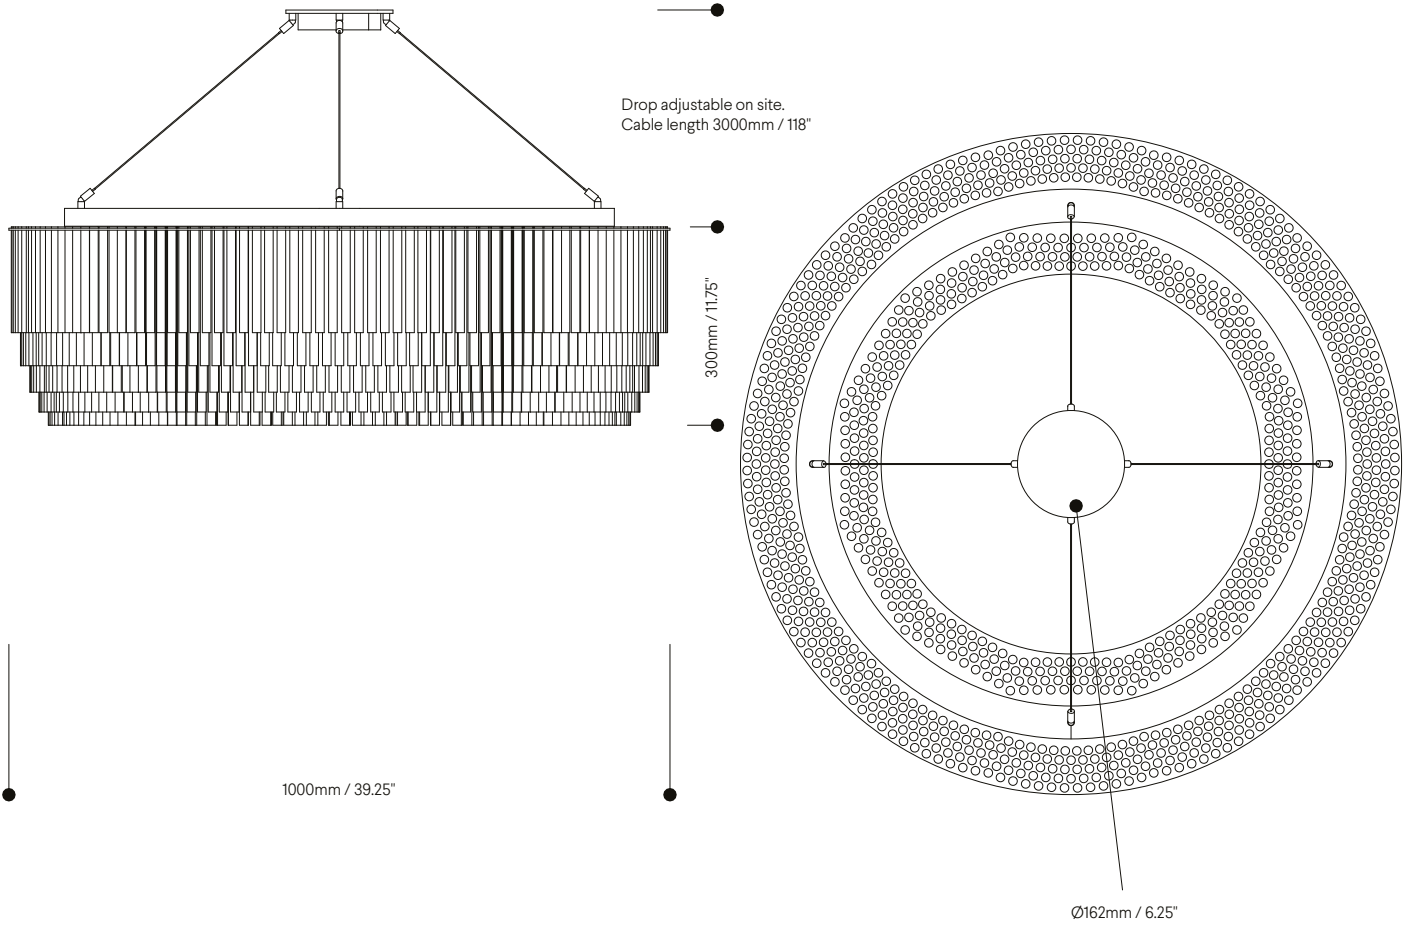

TOM KIRK LIGHTING

Metal Finishes