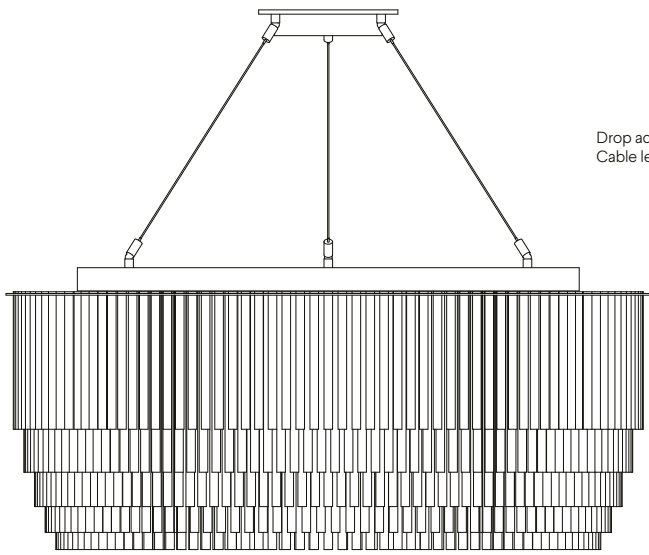

TOM KIRK LIGHTING

Ring Chandelier – 750mm Ø

The magnificent five-tier Ring Chandelier combines a mesmerising arrangement of light and pattern. Sized to impress, this product is available in five different diameters ranging from 750mm to 1500mm. Strong, graceful and unique, it is designed to be the focal point of a room – commanding attention and leaving a lasting impression.

Lamp Specifications UK
220-240v 50Hz 10 x 3w G9 LED

Lamp Specifications USA
120v 60Hz 10 x 4.5w G9
Type T LED

Product Weight
25KG / 55.11lb

Dimmable
Yes

Level of Protection
IP20

Luminous flux / CCT
UK – 3000 Lumens 2700K
US – 4000 Lumens 3000K

Materials
Borosilicate glass and
electroplated or
powdercoated frame

Standards

TOM KIRK LIGHTING

Drop adjustable on site.
Cable length 3000mm / 118"

300mm / 11.75"

750mm / 29.5"

Ø162mm / 6.25"

Metal Finishes

Powdercoated

Polished chrome

Polished nickel

TOM KIRK LIGHTING

Ring Chandelier – 800mm Ø

The magnificent five-tier Ring Chandelier combines a mesmerising arrangement of light and pattern. Sized to impress, this product is available in five different diameters ranging from 750mm to 1500mm. Strong, graceful and unique, it is designed to be the focal point of a room – commanding attention and leaving a lasting impression.