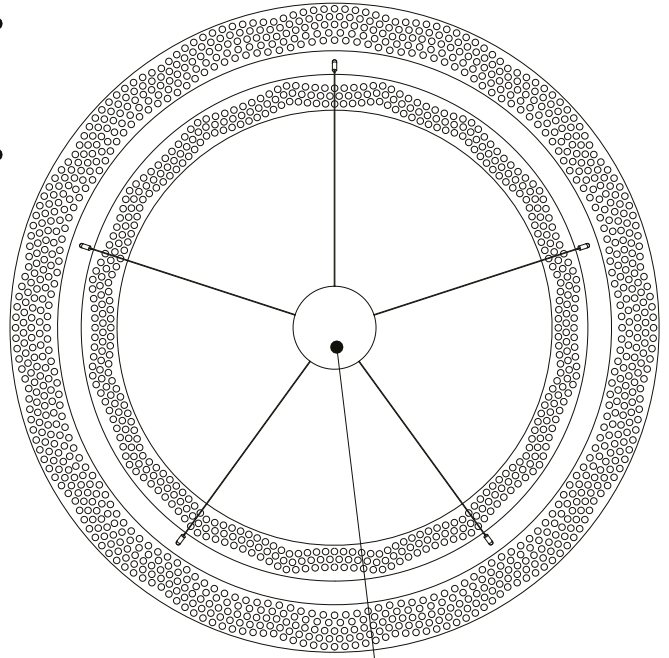

Materials
Borosilicate glass and
electroplated or
powdercoated frame

Standards

TOM KIRK LIGHTING

Drop adjustable on site.
Cable length 3000mm / 118"

300mm / 11.75"

Ø190mm / 7.5"

1500mm / 59"

Metal Finishes