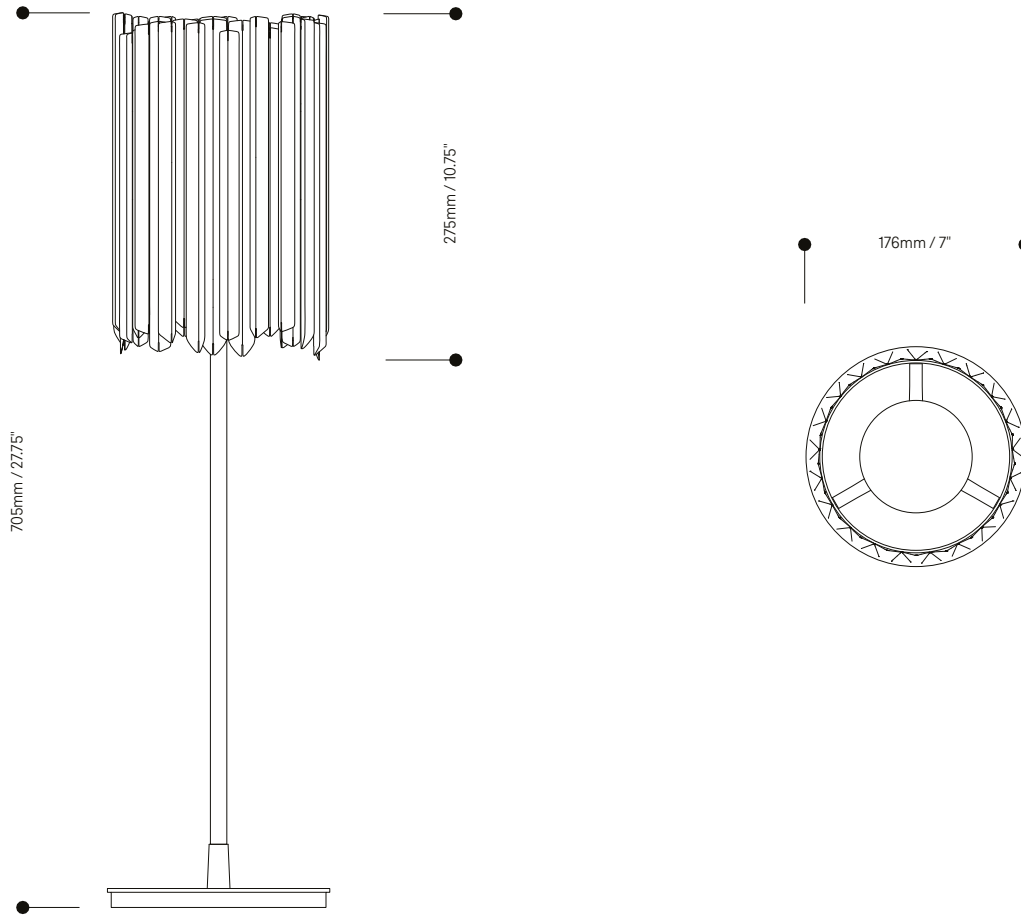

TOM KIRK LIGHTING

Metal Finishes