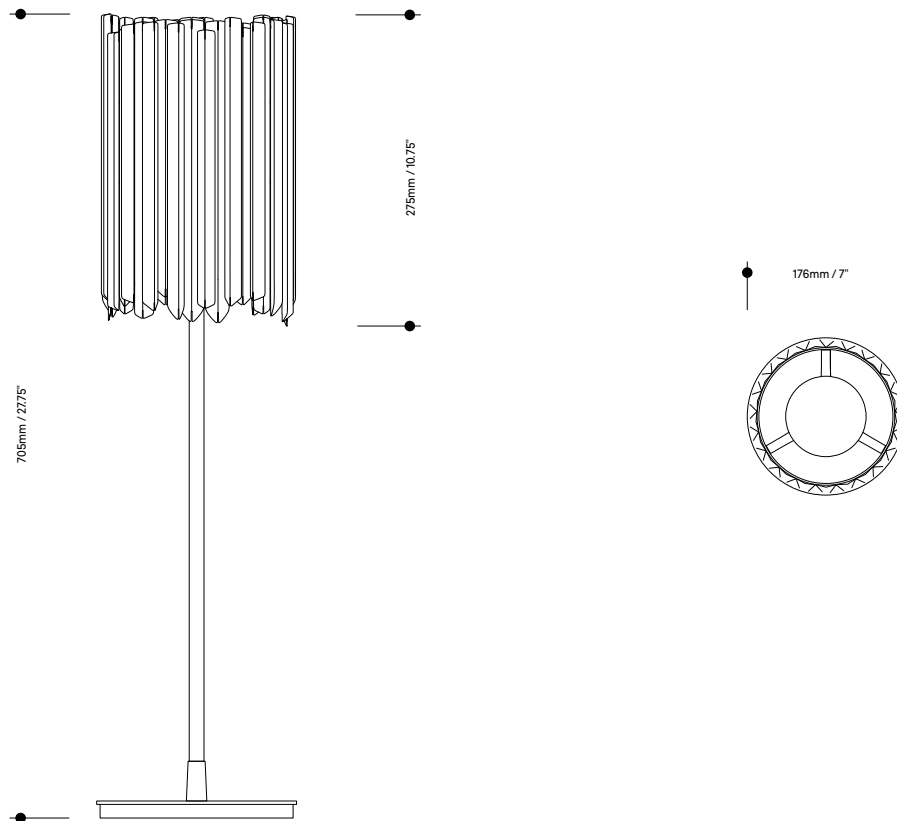

TOM — KIRK LIGHTING

Facet Table Light

Much like their ceiling counterparts, the Facet Table Lights are built to complement one-of-a-kind spaces, bringing character to a room. Choose from polished stainless steel, black nickel or gold to add a contemporary finish to your space. The lamps are fitted with an in-line dimmer for additional mood control.

Facet Table Light

Facet Table Light

Lamp specifications UK
220-240v 50Hz 8w B15d LED

Lamp specifications USA
120v 60Hz 6.5w E12 Type T LED

Luminous flux / CCT
UK – 1055lm 2700K
US – 700lm 2700K

Dimmable
Yes

Level of protection
IP20

Product weight
4.75kg / 10.47lb

Materials
Mirror-polished stainless steel

HS code
9405209990

Standards
UK CA CE

Metal finishes

Polished stainless steel

Polished black nickel