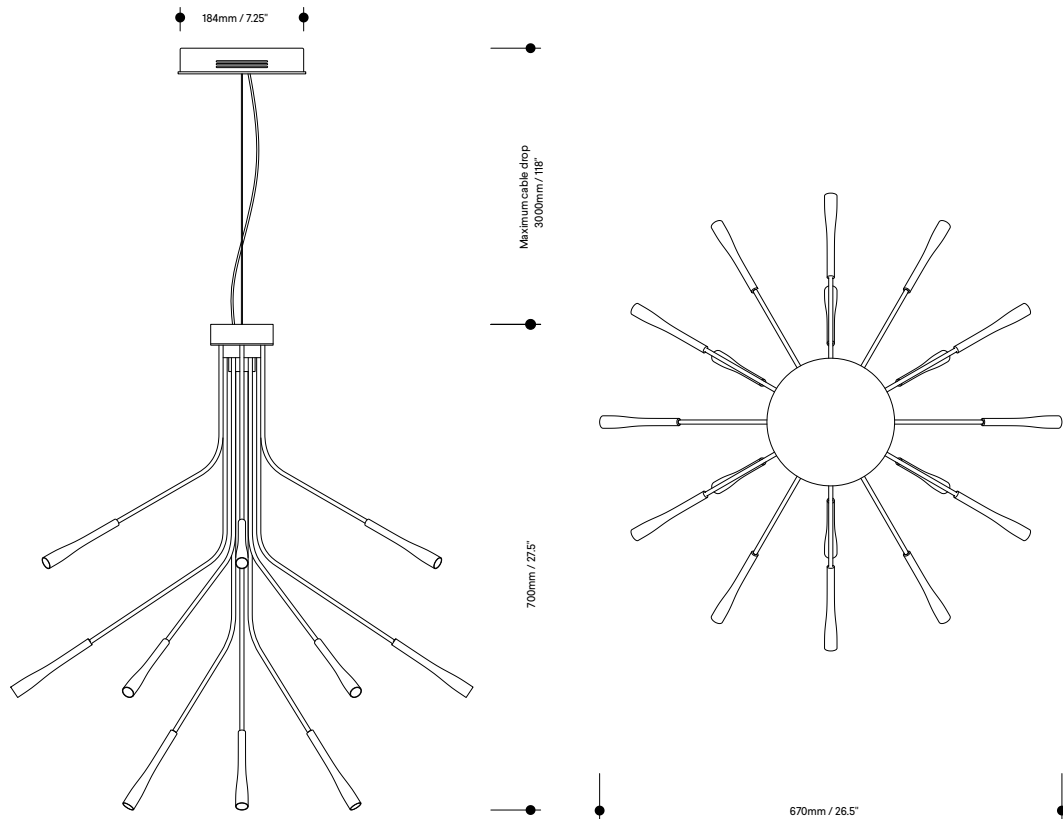

## Lightweight Chandelier

Dynamic and eye-catching, the Lightweight Chandelier is designed to be the focal point of an interior scheme. Machined entirely from aluminium and weighing less than 3kg, the chandelier combines functionality with a unique aesthetic.

# Lightweight Chandelier

**Lamp specifications UK**  
220-240v 50Hz 18 x 1.5w 350mA LED

**Lamp specifications USA**  
120v 60Hz 18 x 1.5w 350mA LED

**Luminous flux / CCT**  
UK – 2700lm 3000k  
US – 2700lm 3000k

**Dimmable**  
Yes

**Level of protection**  
IP20

**Product weight**  
2.9kg / 6.4lb

**Materials**  
Anodised aluminium frame

**HS code**  
9405109890

**Standards**